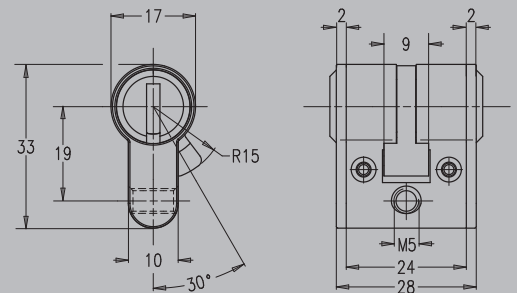

### Technical data

- KESO 2000SK system
- Article no.: 21.43C
- Cylinder profile: Euro
- Basic length: 24 mm without screens
- Min. installation length: 28 mm
- For use with screens only
- Screens: 2, 4, 6, 14 mm
- Four different surface finishes: satin nickel plated, chrome plated matt, chrome plated glossy, gold deco
- Available KA or KD